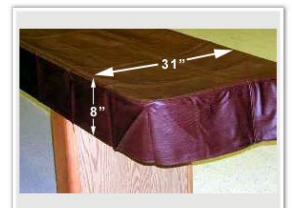

Table Shuffleboard Covers

Keep your Shuffleboard Table Safe!

We offer premium table shuffleboard covers because they're made to protect your investment. They are made of heavy duty vinyl with cloth backing. Custom covers are also available.