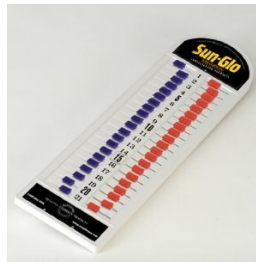

Triple Crown Maintenance Kit

Protect your Table and your Investment!

Our Maintenance Kit contains everything you need to keep your table at peak performance. The kit contains cleaner which removes sediment left on the table from play; liquid wax for a protective, even coating and silicone spray which is sprayed on after applying the liquid wax and before applying powdered wax at the beginning of play.

Table Shuffleboard Scoring Units

Keep Score Quickly and Accurately

Your choice of wood, plastic or electronic scoring units. We offer wood abacuses, wall hanging manual scoreboards and electronic scoring units to keep score at your events.